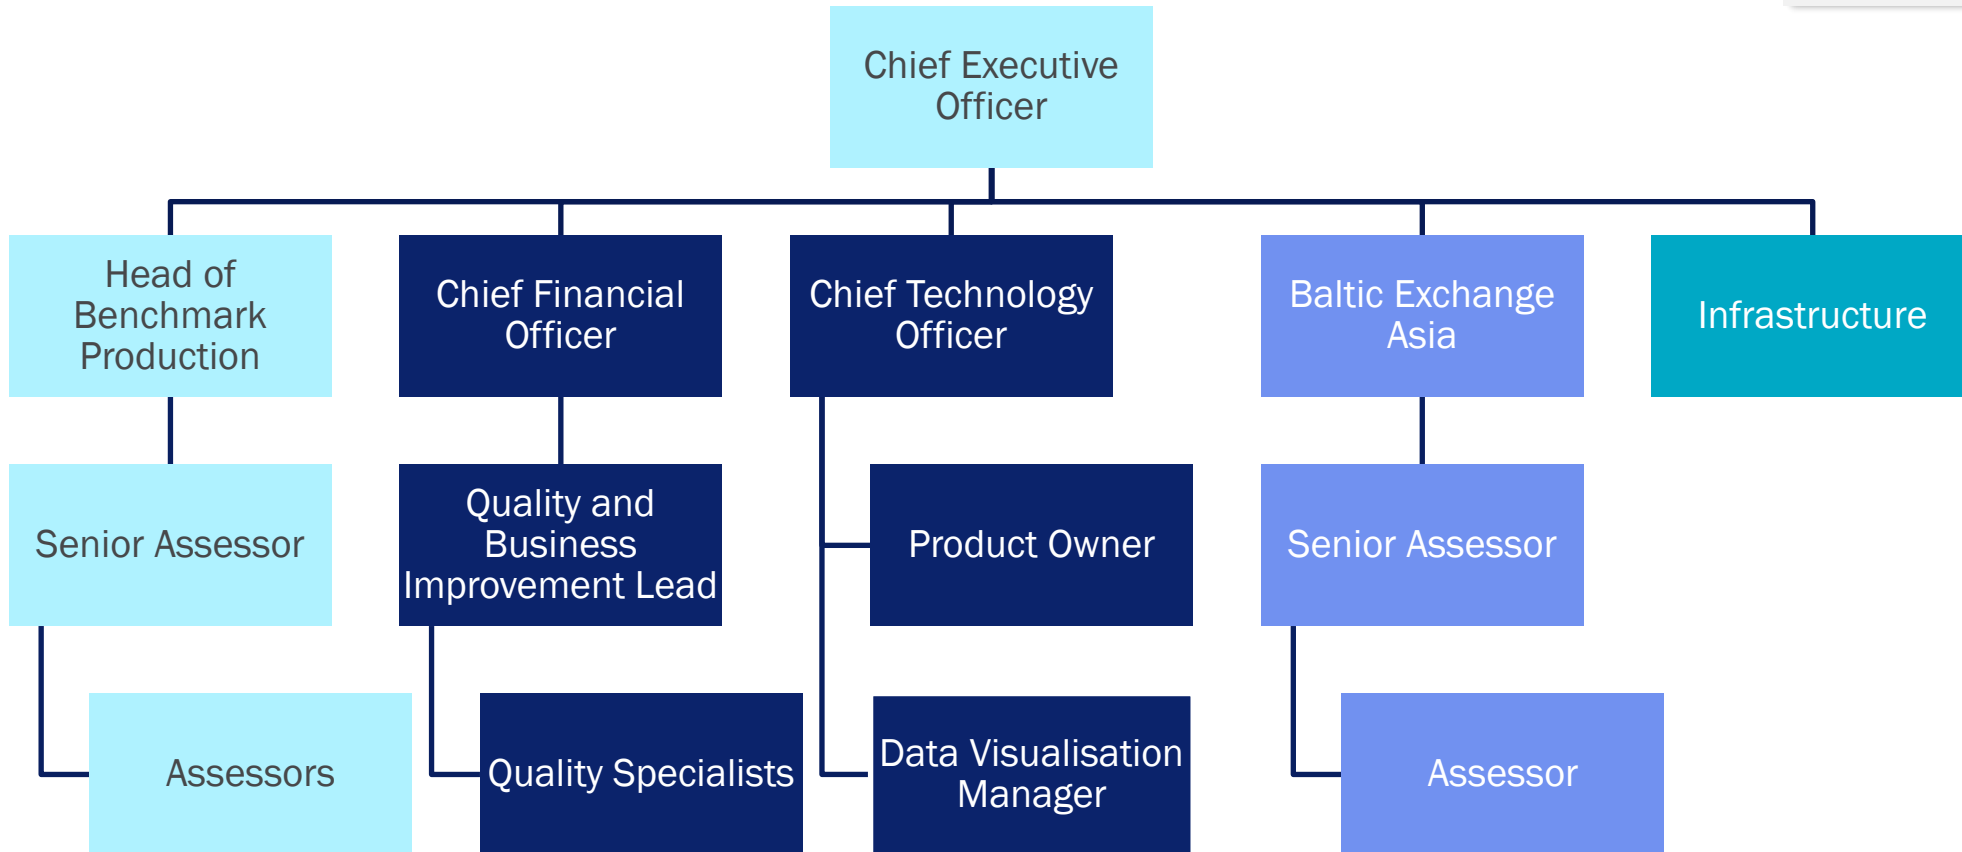

As a regulatory requirement, below is the
 Baltic Exchange Information Services Benchmark Administrator
 organisational chart - Ocean Bulk Benchmarks

Key

- BEISL function
- Group function
- Baltic Exchange Asia
- Outsourced function